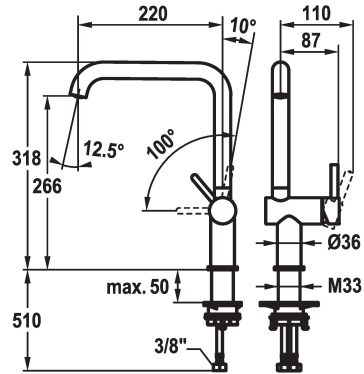

KWC BEVO E Lever mixer - Kitchen

Modell-Linie: BEVO E | 10.531.012.700FL
Taps | Manual taps

KWC-No.

125346
stainless steel, A 220, flexible connection hoses

125347
industrial black, A 220, flexible connection hoses

- Lever installation only possible on the right side
 - Child safety: cold water flow in lever position towards the front
- TouchProtect - anti-scald protection thanks to the "double skin" principle
- Swivel spout 150°
 - Neoperl® Caché® laminar
- OptimalSpace - ample space for washing or working
- KWC cartridge S 25
 - with ceramic discs
 - flow rate and temperature continuously variable
- Flexible connection hoses 3/8"
- QuickInstallation - Fastening via threaded connection with locking screws
- Mounting hole size ø35 mm
Flow rate 8 l/min (3 bar)
Acoustic group I