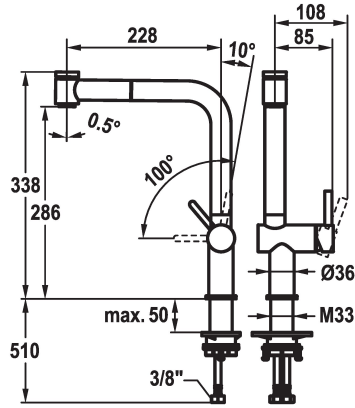

KWC BEVO E Lever mixer - Kitchen

Modell-Linie: BEVO E | 10.531.003.700FL ++
Taps | Manual taps

KWC-No.

10.531.003.700FL

stainless steel, A 230, flexible connection hoses

10.531.003.751FL

industrial black, A 230, flexible connection hoses

available from Q2

- Lever installation only possible on the right side
 - Child safety: cold water flow in lever position towards the front
- TouchProtect - anti-scald protection thanks to the "double skin" principle
- Pull-out spray
 - SprayClean - easy to clean and actively prevents limescale buildup
 - up to 600 mm pull-out length
 - PowerClean - needle spray mode, with automatic diverter reset
 - QuickConnect - Simple hose connection system

- Hose guide, swivelling 150°
 - EasyLock - a pull-out spray that easily slides back into place
 - OptimalSpace - ample space for washing or working
 - KWC cartridge S 25
 - with ceramic discs
 - flow rate and temperature continuously variable
 - Flexible connection hoses 3/8"
 - QuickInstallation - Fastening via threaded connection with locking screws
 - Mounting hole size $\varnothing 35$ mm
- Flow rate normal spray 8 l/min (3 bar)
Flow rate needle spray 7 l/min (3 bar)
Acoustic group I