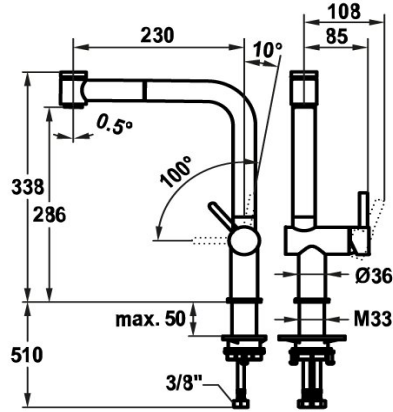

KWC BEVO E Lever mixer - Kitchen

Modell-Linie: BEVO E | 10.531.003.700FL
Taps | Manual taps

KWC-No.

125354
stainless steel, A 230, flexible connection hoses

125355
industrial black, A 230, flexible connection hoses

Color_code

stainless steel

industrial black

- * Hose guide, swivelling 150°
- * EasyLock - a pull-out spray that easily slides back into place
- * OptimalSpace - ample space for washing or working
- * KWC cartridge S 25
 - with ceramic discs
 - flow rate and temperature continuously variable
- * Flexible connection hoses 3/8"
- * QuickInstallation - Fastening via threaded connection with locking screws
- * Mounting hole size ø35 mm

NEW

Technical Data

Flow rate needle spray	6.2 l/min (3 bar)
Flow rate normal spray	6.5 l/min (3 bar)
Connection	Flexible connection hoses
Spout	swivel
Handling	side lever
Kitchen_spray	Pull-out spray
Color_code	stainless steel
Installation_type	Pillar installation
Faucet_typ	Lever mixer
Dimension Height	338
G_Acoustic group	I
Projection_A	A 230
Energy Label	A
Dimension Water outlet	286
material	stainless steel

Spare Parts

KWC BEVO E Lever mixer - Kitchen

Modell-Linie: BEVO E | 10.531.003.700FL
Taps | Manual taps

**Service key Neoperl © Caché ©, TJ, 18
mm, green**

634729
CACHETJ

Cartridge S 25

538711
Z.536.032
