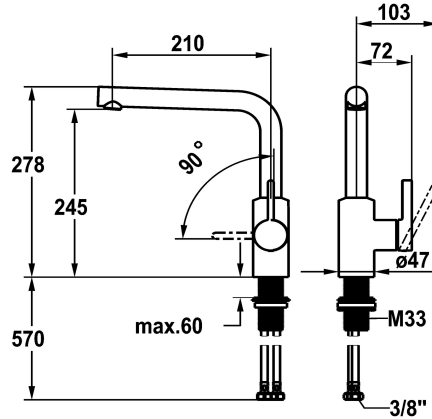

KWC FIT Lever mixer – Kitchen

Modell-Linie: FIT | 10.541.012.000FL
Taps | Manual taps

KWC-No.

125574
chromeline, A 210, flexible connection hoses

125575
matt black, A 210, flexible connection hoses

- * Lever mixer
- * Lever installation only possible on the right side
- Child safety: cold water flow in lever position towards the front
- * gap between wall and centre of mounting hole min. 25 mm
- * Swivel spout 150°
- Neoperl® Cascade® SLC
- * OptimalSpace - ample space for washing or working
- * KWC cartridge M 35 S

Color_code

chrome

matt black

- with ceramic discs
- flow rate and temperature continuously variable
- temperature limitation
- * Flexible connection hoses 3/8"
- * QuickInstallation - Fastening via threaded connection with locking screws
- * Mounting hole size ø35 mm

NEW

Technical Data

Flow rate
Connection
Spout
Handling
Color_code
Installation_type
Faucet_typ
Design
Dimension Height
G_Acoustic group
Projection_A
Energy Label
Dimension Water outlet
material

7.6 l/min (3 bar)
Flexible connection hoses
swivel
side lever
chrome
Pillar installation
Lever mixer
L-Spout
278
I
A 205
A
245
Brass