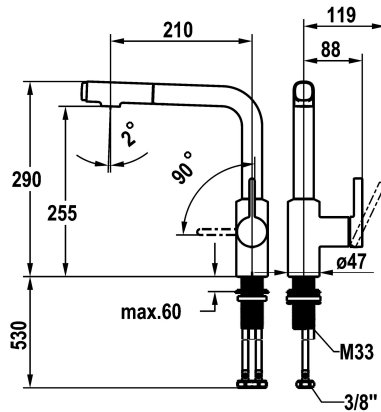

KWC FIT Lever mixer – Kitchen

Modell-Linie: FIT | 10.541.002.000FL
Taps | Manual taps

KWC-No.

125576
chromeline, A 210, flexible connection hoses

125577
matt black, A 210, flexible connection hoses

- * Lever mixer
- * Lever installation only possible on the right side
- Child safety: cold water flow in lever position towards the front
- * gap between wall and centre of mounting hole min. 25 mm
- * Intrinsicly safe against backflow
- * Pull-out spray
 - up to 500 mm pull-out length
 - QuickConnect - Simple hose connection system
- * Hose guide, swivelling 120°
- * EasyLock - a pull-out spray that easily slides back into place

Color_code

chrome

matt black

NEW

- * OptimalSpace - ample space for washing or working
- * KWC cartridge M 35 S
 - with ceramic discs
 - flow rate and temperature continuously variable
 - temperature limitation
- * Flexible connection hoses 3/8"
- * QuickInstallation - Fastening via threaded connection with locking screws
- * Mounting hole size ø35 mm

Technical Data

Flow rate needle spray

6,5 l/min (3 bar)

Flow rate normal spray

6,5 l/min (3 bar)

Connection

Flexible connection hoses

Spout

Pillar installation

Faucet_typ

Lever mixer

Design

L-Spout

Dimension Height

290

G_Acoustic_group