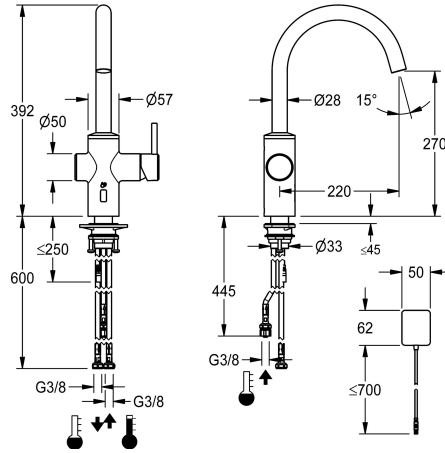

## KWC BISTRO E

Lever mixer – Automatic tap, low-touch – Kitchen

Modell-Linie: BISTRO E | 10.581.102.700FL

Taps | Electronic taps

### KWC-No.

**360001625**

stainless steel, A 220, flexible connection hoses, battery

- \* Hybrid tap, low-touch, kitchen
- \* Made of stainless steel
- \* Swivel spout fixe, extensible to 50°, 120° and or 360°
- Neoperl® Caché® laminar
- \* OptimalSpace - ample space for washing or working
- \* Cartridge
- with ceramic discs
- flow rate and temperature continuously variable
- \* Opto-electronic sensor
- time-controlled water runtime

- pre-set water temperature
- \* Electrovalve
- \* Flexible connection hoses 3/8"
- \* QuickInstallation - Fastening via threaded connection with locking screws
- \* Mounting hole size ø35 mm
- \* Scope of delivery:
- Battery compartment including 6 V lithium CRP2 battery for installation under the sink

### Technical Data

Electronical_control
Connection
Spout
Power_supply
Handling
Color_code
Installation_type
Faucet_typ
Design
Dimension_Height
Projection_A
Dimension_Water_outlet
material

Automatic, low-contact
Flexible connection hoses
swivel
battery
side lever
stainless steel
Pillar installation
Electronic
J-Spout
392
A 220
270
stainless steel