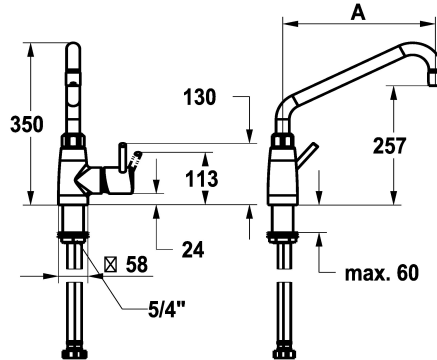

KWC GASTRO E Lever mixer – Commercial kitchen

Modell-Linie: GASTRO E | 24.561.044.700FL
Taps | Manual taps

KWC-No.

125565
stainless steel, A 300, flexible connection hoses

- * Lever mixer
- * Swivel spout 360°
- with adjustable gland
- Jet regulator
- * OptimalSpace - ample space for washing or working
- * KWC cartridge XL 46 - high capacity
- with ceramic discs

- flow rate and temperature continuously variable
- temperature limitation
- * Flexible connection hoses 1/2" with transition to 3/4"
- * Fastening by means of threaded sleeve 1 3/4"
- * Mounting hole size ø42 mm
- * To be ordered separately:
- Base 100 mm Z.539.000.700 or 300 mm Z.539.001.700

NEW

Technical Data

Flow rate
Connection
Spout
Handling
Color_code
Installation_type
Faucet_typ
Dimension Height
G_Acoustic group
Projection_A
Dimension Water outlet
material

32.4 l/min (3 bar)
Flexible connection hoses
swivel
side lever
stainless steel
Pillar installation
Lever mixer
350
II
A 300
257
stainless steel