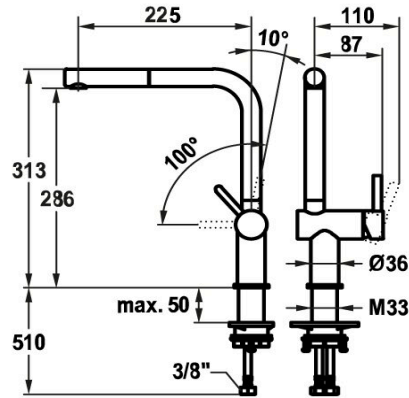

## KWC BEVO E Lever mixer - kitchen

Modell-Linie: BEVO E | 10.531.103.775FL  
Taps | Manual taps

### KWC-No.

**125350**  
stainless steel, A 225, flexible connection hoses

**125351**  
industrial black, A 225, flexible connection hoses

**3600018013**  
brushed gold, A 225, flexible connection hoses

**3600018028**  
brushed copper, A 225, flexible connection hoses

### Color\_code

stainless steel

industrial black

brushed gold

brushed copper

brushed graphite

NEW

- \* Lever mixer
- \* Lever installation only possible on the right side
- Child safety: cold water flow in lever position towards the front
- \* TouchProtect - anti-scald protection thanks to the "double skin" principle
- \* Pull-out aerator
- Neoperl® Caché®
- up to 600 mm pull-out length
- QuickConnect - Simple hose connection system
- \* Hose guide, swivelling 150°

- \* EasyLock - a pull-out spray that easily slides back into place
- \* OptimalSpace - ample space for washing or working
- \* KWC cartridge S 25
- with ceramic discs
- flow rate and temperature continuously variable
- \* Flexible connection hoses 3/8"
- \* QuickInstallation - Fastening via threaded connection with locking screws
- \* Mounting hole size ø35 mm